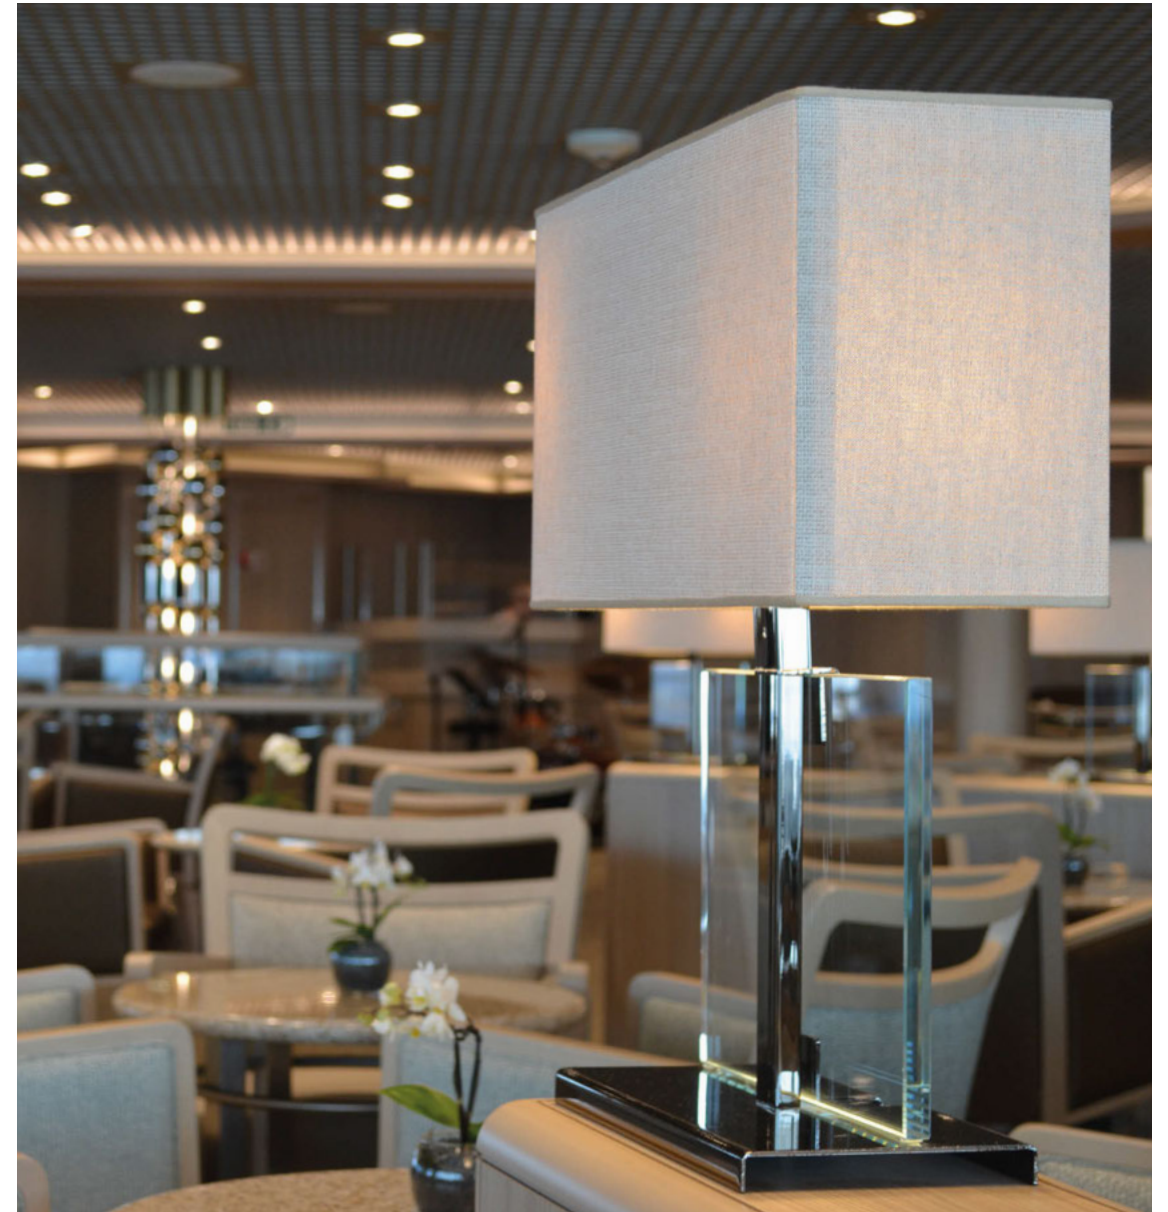

**Building upon this solid foundation, our lighting designers help our clients realize their intentions for each specific space.
lalux provides the marine industry with unmatched expertise in executing lighting schemes on board.**